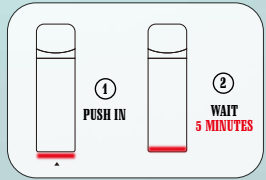

# JACK 800BR

Size: 37 x 20 x 69 mm

E-liquid Capacity: 2 ml

Puffs: Up to 800

Charging Port: Type-C

Battery Capacity: 500 mAh