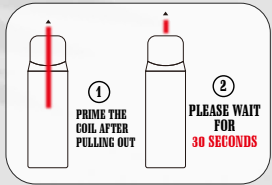

# JACK 800RR

Size: 36 x19 x 69 mm

E-liquid Capacity: 2 ml

Puffs: Up to 800

Charging Port: Type-C

Battery Capacity: 500 mAh