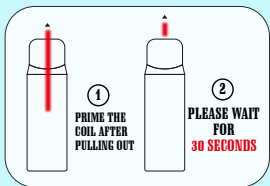

# JACK 800NR

Size: 37 x 20 x 69 mm    E-liquid Capacity: 2 ml    Puffs: Up to 800    Charging Port: Type-C    Battery Capacity: 500 mAh