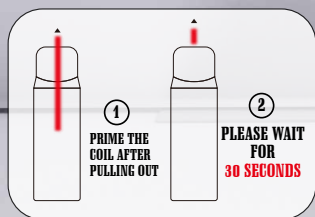

JACK 800CR

Size: 22 x 22 x 109 mm

E-liquid Capacity: 2 ml

Puffs: Up to 800

Charging Port: Type-C

Battery Capacity: 500 mAh

FLAVORS

LUSH ICE

COTTON CANDY

BLUEBERRY ICE

PEACH ICE

MOJITO

STRAWBERRY ICE

MIXED BERRIES

STRAWBERRY WATERMELON

TRIPLE MELON

BANANA ICE