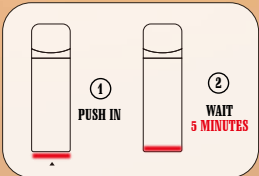

# JACK 800DR

Size: 37 x 20 x 69 mm    E-liquid Capacity: 2 ml    Puffs: Up to 800    Charging Port: Type-C    Battery Capacity: 500 mAh

SCREEN DISPLAY