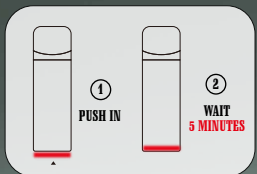

# JACK 800TR

Size:  $\Phi$  16 x 108.2 mm

E-liquid Capacity: 2 ml

Puffs: Up to 800

Charging Port: Type-C

Battery Capacity: 500 mAh