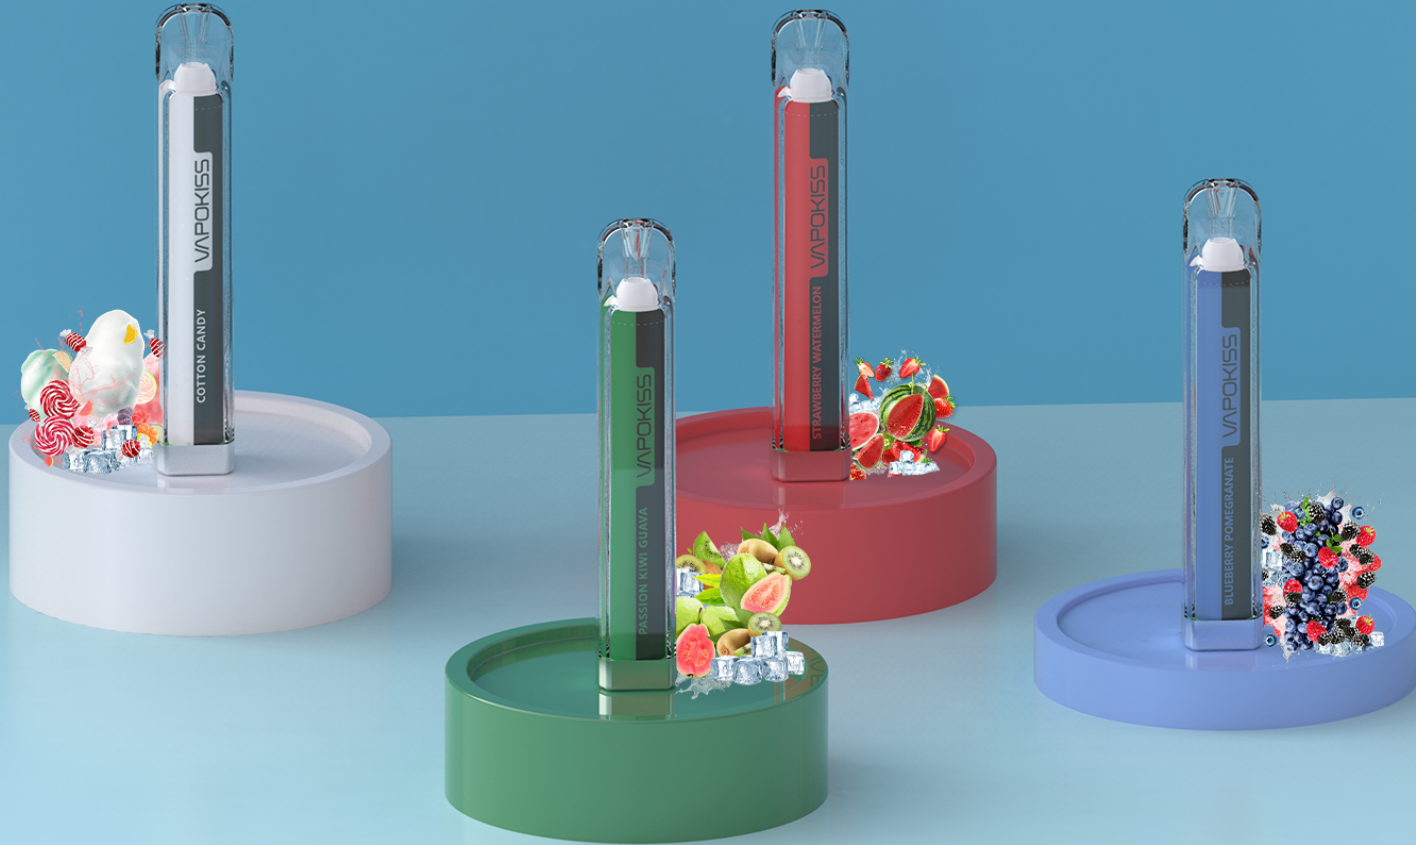

JACK 800C

Nic Salt: 2%

Puffs: 800

E-Liquid Capacity: 2.0ml

Battery Capacity: 400mAh

Coil: Mesh Coil

FLAVORS

WATERMELON FREEZE

COTTON CANDY

TRIPLE MANGO

TRIPLE MELON

COLA

MOJITO

STRAWBERRY WATERMELON

PASSION KIWI GUAVA

STRAWBERRY KIWI

BLUEBERRY POMEGRANATEA